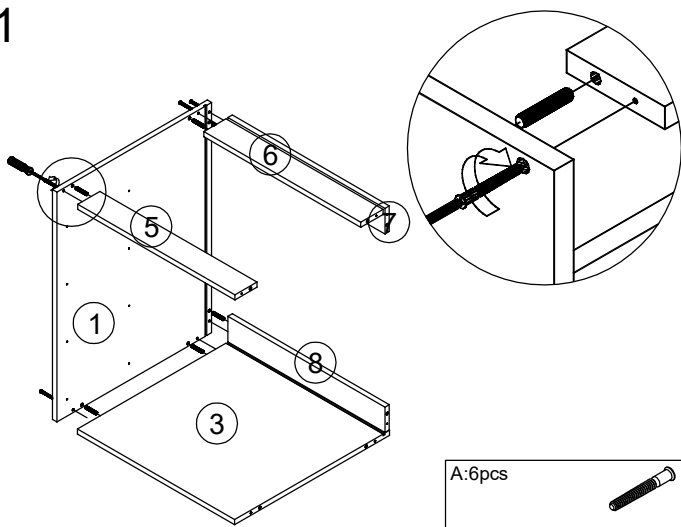

# Base Unit Four Drawers

A:12pcs  
ø7x48mm

B:12pcs  
ø8x40mm

C:4pcs

D:24pcs  
ø4x16mm

1

2

3

4

After installing the cabinet, install the drawer box according to the installation instructions of the drawer.

# Base Unit Four Drawers

A:14pcs  
ø7x48mm

B:6pcs  
ø8x40mm

C:4pcs

D:24pcs  
ø4x16mm

1

A:7pcs

B:3pcs